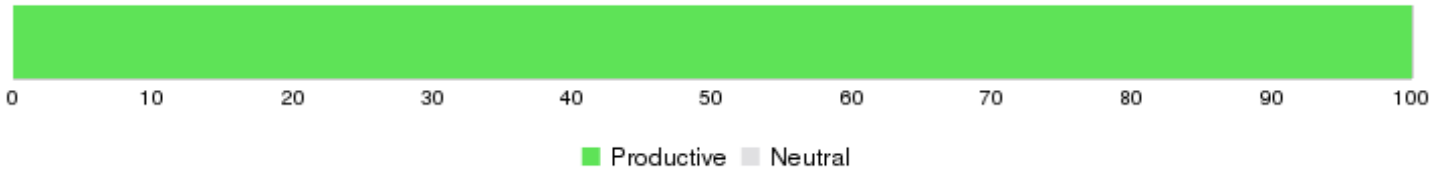

Title: Documents

User(Machine) / Group: Cyclope

Time period: 5/28/2015

Document Activity by Productivity

Document	Category	Type	Time	% from Active Time
licensing.webprod.com\www\updates\6.8.0.version	Uncategorised	Neutral	0h 45m 13s	9,28%
Inbox	Uncategorised	Neutral	0h 41m 4s	8,43%
Cyclope Romania - Personal Folders	Uncategorised	Neutral	0h 29m 49s	6,12%
ROCyclopeWEBSITE	Uncategorised	Neutral	0h 29m 49s	6,12%
Inbox	Uncategorised	Neutral	0h 24m 34s	5,04%
licensing.webprod.com\www\extra_info.php	Uncategorised	Neutral	0h 16m 3s	3,29%
hidden.com mobile	Uncategorised	Neutral	0h 15m 2s	3,08%
\parser.php	Uncategorised	Neutral	0h 13m 50s	2,84%
\index.php	Uncategorised	Neutral	0h 12m 7s	2,49%
\js\flobn.js	Uncategorised	Neutral	0h 11m 32s	2,37%
FW: Propunere suplimentare licenta Cyclope - Monitorizare Angajati	Uncategorised	Neutral	0h 8m 33s	1,75%
Untitled	Uncategorised	Neutral	0h 8m 32s	1,75%
script_VPN_vs_DNS.xlsx	Uncategorised	Neutral	0h 7m 38s	1,57%
licensing.webprod.com\www\version.inc.php	Uncategorised	Neutral	0h 7m 30s	1,54%
Masuratori	Uncategorised	Neutral	0h 7m 24s	1,52%
MS AMP F00741 - 28.05.2015 - Martplast Srl.doc [Compatibility Mode]	Uncategorised	Neutral	0h 7m 6s	1,46%
Outlook Send/Receive Progress	Uncategorised	Neutral	0h 7m 4s	1,45%
\stats_template_demo.html	Uncategorised	Neutral	0h 6m 49s	1,40%
Sales - Personal Folders	Uncategorised	Neutral	0h 5m 25s	1,11%
prices	Uncategorised	Neutral	0h 5m 20s	1,09%
RE: QUESTIONS ABOUT CYCLOPE	Uncategorised	Neutral	0h 5m 17s	1,08%
Adobe Photoshop CS4 - Depositphotos_41139645_s.jpg @ 1200% (RGB/8#) *	Uncategorised	Neutral	0h 5m 0s	1,03%
hidden_background	Uncategorised	Neutral	0h 4m 24s	< 1%