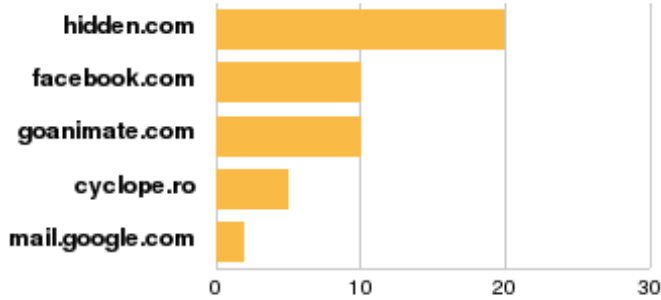

Monitoring Highlights

0 monitored now

9 monitored overall

Productivity level

Most visited websites (Active Time)

Most used applications (Active Time)

Active / Idle times by hour