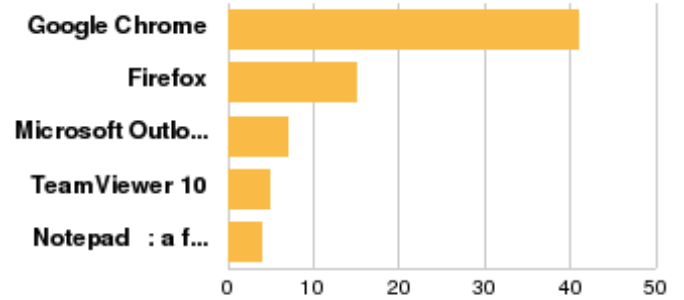

Title: Overview

User(Machine) / Group: Cyclope

Time period: 5/28/2015

Total Logged Time (53h 29m)

**Active Time
(36h 36m)**

68.45%

**Idle Time
(16h 52m)**

31.55%

Monitoring Highlights

0 monitored now

9 monitored overall

Productivity level

Most visited websites (Active Time)

Most used applications (Active Time)

Active / Idle times by hour