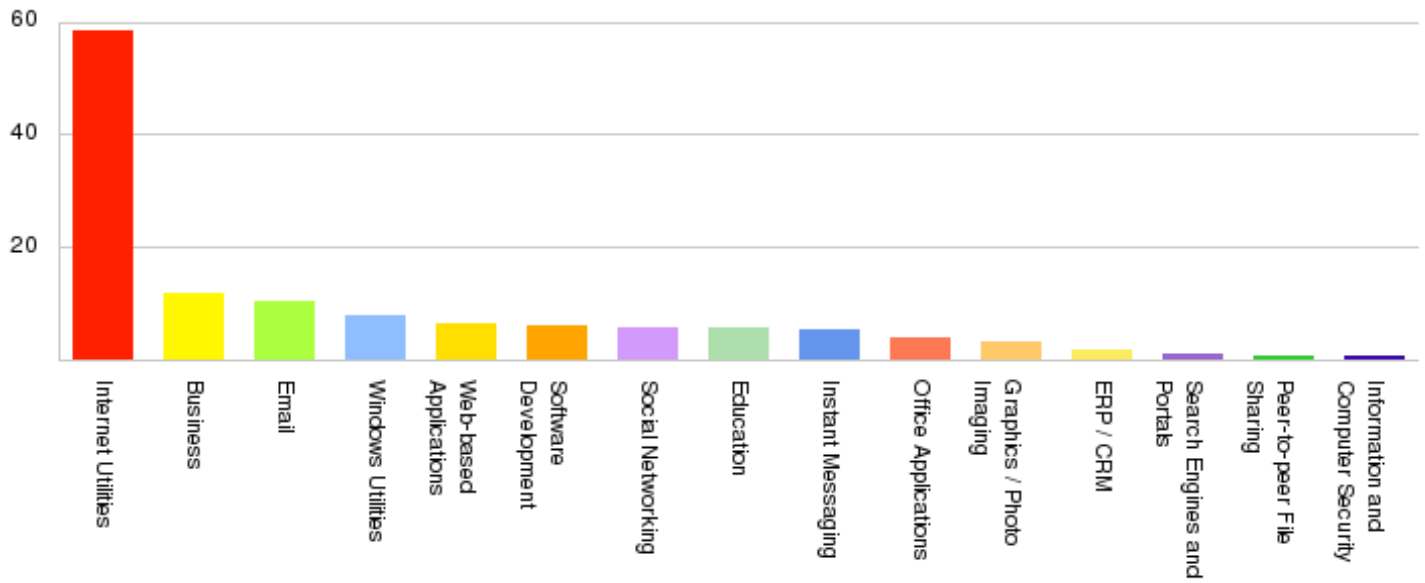

Title: Activity Categories
User(Machine) / Group: Cyclope
Time period: 5/28/2015

Category	Time	% from Active Time
Internet Utilities	21h 28m 5s	58,64%
Business	4h 24m 7s	12,02%
Email	3h 46m 41s	10,32%
Windows Utilities	2h 52m 48s	7,87%
Web-based Applications	2h 21m 33s	6,44%
Software Development	2h 10m 42s	5,95%
Social Networking	2h 9m 19s	5,89%
Education	2h 7m 38s	5,81%
Instant Messaging	1h 57m 0s	5,33%
Office Applications	1h 25m 58s	3,91%
Graphics / Photo Imaging	1h 7m 33s	3,08%
ERP / CRM	0h 36m 26s	1,66%
Search Engines and Portals	0h 22m 7s	1,01%
Peer-to-peer File Sharing	0h 14m 20s	< 1%
Information and Computer Security	0h 14m 2s	< 1%
Uncategorised	1h 55m 23s	5,25%